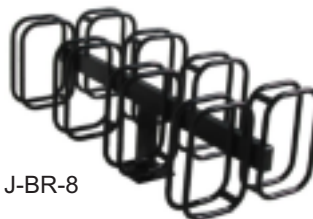

PARKING LOT

CART CORRALS

- Frame constructed of 1.875" galvanized 14ga steel tube
- Side rail lengths available in 10', 12' and 14'
- Free standing or anchored to the ground
- Link chain to stop carts
- Easy assembly
- "Please Return Carts Here! Thank you" sign available
 - White vinyl with red type
 - 5 year weather guarantee

J-D-CC-10

BIKE RACKS

J-BR-BIKER

- Heavy duty steel construction
- Powder coated finish
- Wave style has raised loop design
- Biker style has (2) 6" foot plates for secure anchoring

Model	Model Type	Dimensions	Shipping Weight
J-BR-4	4 slot	60.75" x 19" x 18"	38 lbs
J-BR-6	6 slot	90" x 19" x 18"	105 lbs
J-BR-8	8 slot	60.75" x 26" x 18"	48 lbs
J-BR-5-GLV	5 slot galvanized	60" x 28" x 40"	64 lbs
J-BR-3-WV	3 loop	43"x2.5"x39"	34 lbs
J-BR-5-WV	5 loop	68.5"x2.5"x39"	37 lbs
J-BR-BIKER	Biker	78"x2"x57"	30 lbs

J-BR-3-WV

J-BR-4

J-BR-5-WV

J-BR-6

J-BR-8

J-BR-5-GLV