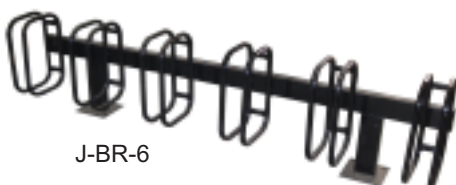

PARKING LOT

CART CORRALS

- Frame constructed of 1.875" galvanized 14ga steel tube
- Side rail lengths available in 10', 12' and 14'
- Free standing or anchored to the ground
- Link chain to stop carts
- Easy assembly
- "Please Return Carts Here! Thank you" sign available
 - White vinyl with red type
 - 5 year weather guarantee

J-CC-10

Model	Model Type	Dimensions	Shipping Weight
J-CC-10	single cart	32" x 120" x 60"	105 lbs
J-D-CC-10	double cart	60" x 120" x 60"	205 lbs
J-CC-12	single cart	32" x 144" x 60"	120 lbs
J-CC-14	single cart	32" x 168" x 60"	130 lbs
J-CC-ST	Vinyl sign		

J-D-CC-10

BIKE RACKS

J-BR-BIKER

- Heavy duty steel construction
- Powder coated finish
- Wave style has raised loop design
- Biker style has (2) 6" foot plates for secure anchoring

Model	Model Type	Dimensions	Shipping Weight
J-BR-4	4 slot	60.75" x 19" x 18"	38 lbs
J-BR-6	6 slot	90" x 19" x 18"	105 lbs
J-BR-8	8 slot	60.75" x 26" x 18"	48 lbs
J-BR-5-GLV	5 slot galvanized	60" x 28" x 40"	64 lbs
J-BR-3-WV	3 loop	43"x2.5"x39"	34 lbs
J-BR-5-WV	5 loop	68.5"x2.5"x39"	37 lbs
J-BR-BIKER	Biker	78"x2"x57"	30 lbs

J-BR-3-WV

J-BR-4

J-BR-5-WV

J-BR-6

J-BR-8

J-BR-5-GLV