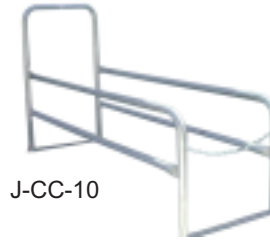

PARKING LOT

CART CORRALS

- Frame constructed of 1.875" galvanized 14ga steel tube
- Side rail lengths available in 10', 12' and 14'
- Free standing or anchored to the ground
- Link chain to stop carts
- Easy assembly
- "Please Return Carts Here! Thank you" sign available
 - White vinyl with red type
 - 5 year weather guarantee

J-CC-10

Model	Model Type	Dimensions	Shipping Weight
J-CC-10	single cart	32" x 120" x 60"	105 lbs
J-D-CC-10	double cart	60" x 120" x 60"	205 lbs
J-CC-12	single cart	32" x 144" x 60"	120 lbs
J-CC-14	single cart	32" x 168" x 60"	130 lbs
J-CC-ST	Vinyl sign		

J-D-CC-10

BIKE RACKS

J-BR-BIKER

- Heavy duty steel construction
- Powder coated finish
- Wave style has raised loop design
- Biker style has (2) 6" foot plates for secure anchoring

Model	Model Type	Dimensions	Shipping Weight
J-BR-4	4 slot	60.75" x 19" x 18"	38 lbs
J-BR-6	6 slot	90" x 19" x 18"	105 lbs
J-BR-8	8 slot	60.75" x 26" x 18"	48 lbs
J-BR-5-GLV	5 slot galvanized	60" x 28" x 40"	64 lbs
J-BR-3-WV	3 loop	43"x2.5"x39"	34 lbs
J-BR-5-WV	5 loop	68.5"x2.5"x39"	37 lbs
J-BR-BIKER	Biker	78"x2"x57"	30 lbs