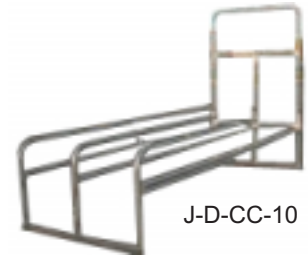

PARKING LOT

CART CORRALS

- Frame constructed of 1.875" galvanized 14ga steel tube
- Side rail lengths available in 10', 12' and 14'
- Free standing or anchored to the ground
- Link chain to stop carts
- Easy assembly
- "Please Return Carts Here! Thank you" sign available
 - White vinyl with red type
 - 5 year weather guarantee

J-CC-10

Model	Model Type	Dimensions	Shipping Weight
J-CC-10	single cart	32" x 120" x 60"	105 lbs
J-D-CC-10	double cart	60" x 120" x 60"	205 lbs
J-CC-12	single cart	32" x 144" x 60"	120 lbs
J-CC-14	single cart	32" x 168" x 60"	130 lbs
J-CC-ST	Vinyl sign		

J-D-CC-10

BIKE RACKS

J-BR-BIKER

- Heavy duty steel construction
- Powder coated finish
- Wave style has raised loop design
- Biker style has (2) 6" foot plates for secure anchoring

Model	Model Type	Dimensions	Shipping Weight
J-BR-4	4 slot	60.75" x 19" x 18"	38 lbs
J-BR-6	6 slot	90" x 19" x 18"	105 lbs
J-BR-8	8 slot	60.75" x 26" x 18"	48 lbs
J-BR-5-GLV	5 slot galvanized	60" x 28" x 40"	64 lbs
J-BR-3-WV	3 loop	43"x2.5"x39"	34 lbs
J-BR-5-WV	5 loop	68.5"x2.5"x39"	37 lbs
J-BR-BIKER	Biker	78"x2"x57"	30 lbs