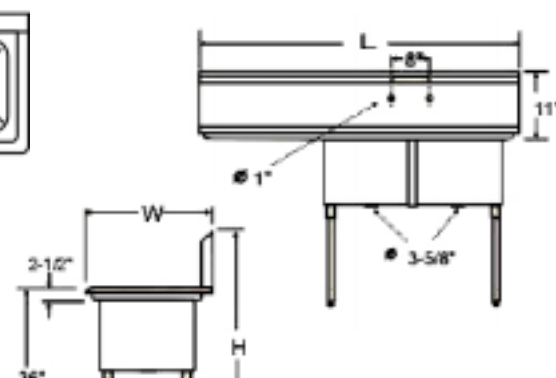

TWO COMPARTMENT

- #304 Stainless steel legs with cross bracing
- Extra welded under tubs for longevity
- Strainer included
- Strainer opening 3.625"
- NSF Certified/ETL Certified
- Add on faucets, lever waste drains and other accessories sold separately.

THREE COMPARTMENT

- #304 Stainless steel legs with cross bracing
- Extra welded under tubs for longevity
- Strainer included
- Strainer opening 3.625"
- NSF Certified/ETL Certified
- Add on faucets, lever waste drains and other accessories sold separately.