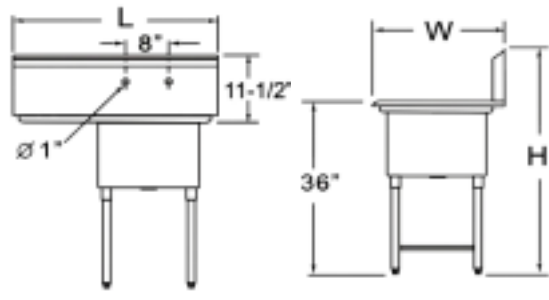

STAINLESS STEEL SINKS

ONE COMPARTMENT